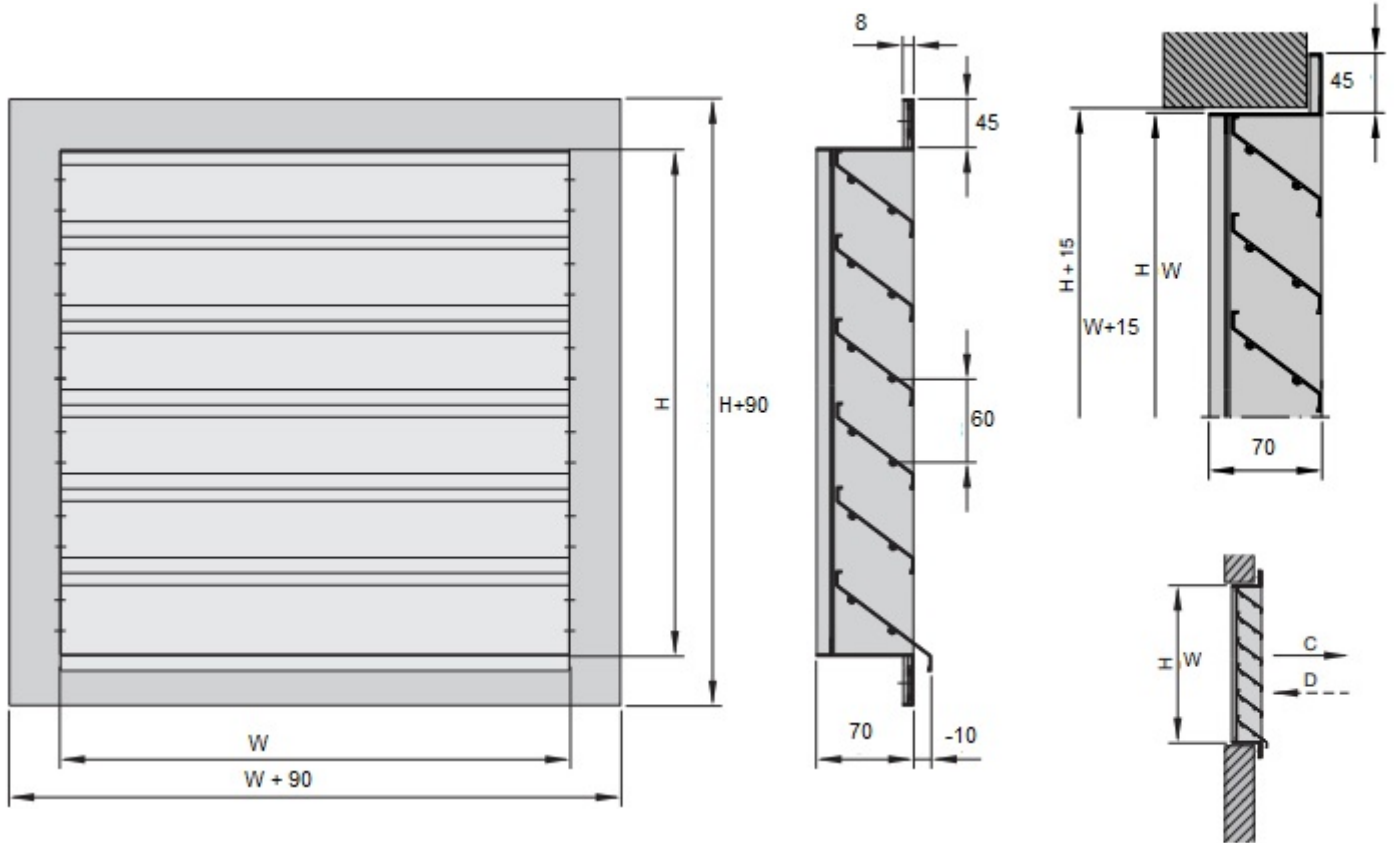

MODEL EXL-361

EXTERNAL LOUVERS - Z TYPE LARGE BLADE

Project:
Tag:
Engineer:
Contractor:
Date:

Material: Aluminum
 Face : Z Type 45° Fix Blade

C: Exhaust air ; D: Fresh air

AVAILABLE FINISHES

STANDART FINISH:

01 WHITE (RAL 9016)

OPTIONAL FINISH (NO EXTRA CHARGE):

06 MILL FINISH 02 WHITE (RAL 9010)

OPTIONAL FINISH (ADDITIONAL CHARGE):

- 03 SATIN SILVER 07 CUSTOM COLOR/ SETUP CHARGE
- 04 ANODIZED 08 RAL...../ SETUP CHARGE
- 05 BLACK