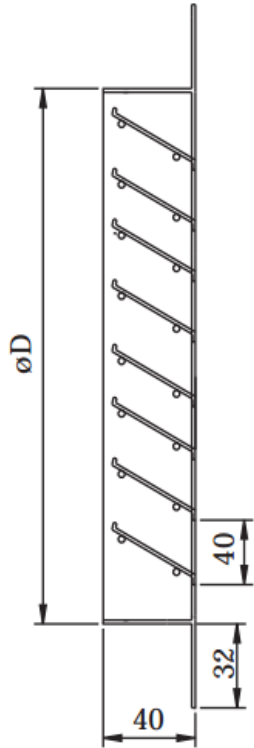

MODEL EXL-461

Project:
Tag:
Engineer:
Contractor:
Date:

CIRCULAR EXTERNAL LOUVERS - Z TYPE BLADE

Material: Aluminum
 Face : Z Type 45° Fix Blade

C: Exhaust air ; D: Fresh air

AVAILABLE FINISHES

STANDART FINISH:

01 WHITE (RAL 9016)

OPTIONAL FINISH (NO EXTRA CHARGE):

06 MILL FINISH 02 WHITE (RAL 9010)

OPTIONAL FINISH (ADDITIONAL CHARGE):

03 SATIN SILVER 07 CUSTOM COLOR/ SETUP CHARGE

04 ANODIZED 08 RAL...../ SETUP CHARGE