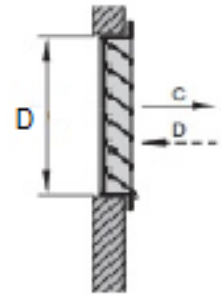

MODEL EXL-461

Project:
Tag:
Engineer:
Contractor:
Date:

CIRCULAR EXTERNAL LOUVERS - Z TYPE BLADE

Material: Aluminum
 Face : Z Type 45° Fix Blade

C: Exhaust air ; D: Fresh air

AVAILABLE FINISHES

STANDART FINISH:

01 WHITE (RAL 9016)

OPTIONAL FINISH (NO EXTRA CHARGE):

06 MILL FINISH 02 WHITE (RAL 9010)

OPTIONAL FINISH (ADDITIONAL CHARGE):

03 SATIN SILVER 07 CUSTOM COLOR/ SETUP CHARGE

04 ANODIZED 08 RAL...../ SETUP CHARGE