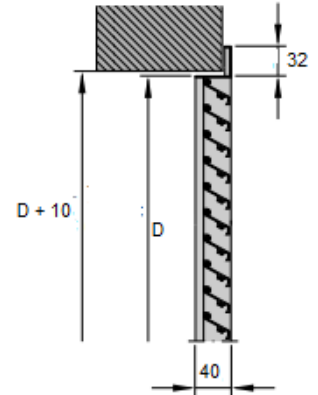

MODEL EXL-461

Project:
Tag:
Engineer:
Contractor:
Date:

CIRCULAR EXTERNAL LOUVERS - Z TYPE BLADE

Material: Aluminum
 Face : Z Type 45° Fix Blade

C: Exhaust air ; D: Fresh air

AVAILABLE FINISHES

STANDART FINISH: