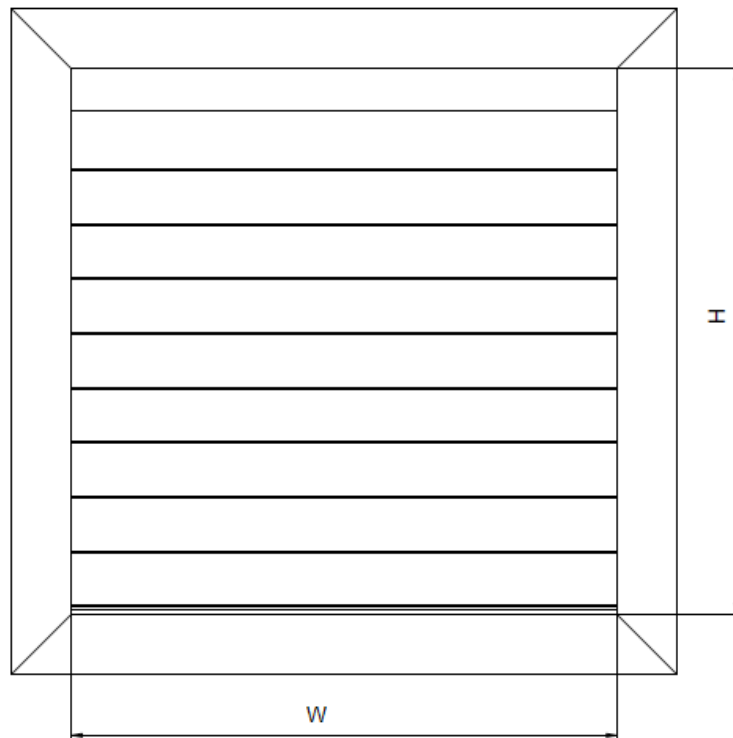

MODEL TRM – TRANSFER DOOR GRILLE W/TELESCOPING FRAME (2) SIDES

1. EXTRUDED ALUMINUM CONSTRUCTION
2. FIXED INVERTED 'V' BLADES SET AT 70 DEGREES
3. SIGHTPROOF
4. BLADES SPACED AT 2/3" ON CENTER
5. 2 SIDED TELESCOPING FRAME
6. FITS DOOR 30 TO 69mm THICK
7. WHITE (Ral 9010-9016)

Screw Mounting Details

W : 100-150-200-250-300-350-400-450-500-550-600-650-700-750-800-900-1000-1100-1200mm

H : 100-150-200-250-300-350-400-450-500-550-600mm

* Any combination of these sizes

As part of our continuous improvement program, we reserve the right to make further improvements without notice.