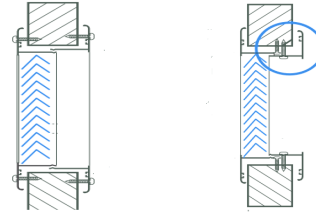

MODEL TRM – TRANSFER DOOR GRILLE W/TELESCOPING FRAME (2) SIDES

1. EXTRUDED ALUMINUM CONSTRUCTION
2. FIXED INVERTED 'V' BLADES SET AT 70 DEGREES
3. SIGHTPROOF
4. BLADES SPACED AT 2/3" ON CENTER
5. 2 SIDED TELESCOPING FRAME
6. FITS DOOR 30 TO 69mm THICK
7. WHITE (Ral 9010-9016)

Screw Mounting Details

W : 100-150-200-250-300-350-400-450-500-550-600-650-700-750-800-900-1000-1100-1200mm

H : 100-150-200-250-300-350-400-450-500-550-600mm

* Any combination of these sizes

As part of our continuous improvement program, we reserve the right to make further improvements without notice.