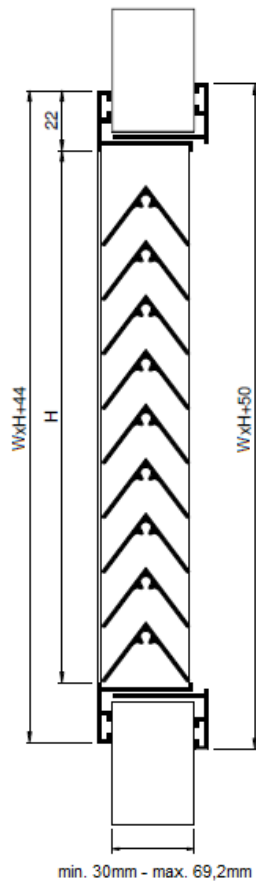

MODEL TRM – TRANSFER DOOR GRILLE W/TELESCOPING FRAME (2) SIDES

1. EXTRUDED ALUMINUM CONSTRUCTION
2. FIXED INVERTED 'V' BLADES SET AT 70 DEGREES
3. SIGHTPROOF
4. BLADES SPACED AT 2/3" ON CENTER
5. 2 SIDED TELESCOPING FRAME
6. FITS DOOR 30 TO 69mm THICK
7. WHITE (Ral 9010-9016)

Screw Mounting Details

W : 100-150-200-250-300-350-400-450-500-550-600-650-700-750-800-900-1000-1100-1200mm

H : 100-150-200-250-300-350-400-450-500-550-600mm

* Any combination of these sizes

As part of our continuous improvement program, we reserve the right to make further improvements without notice.